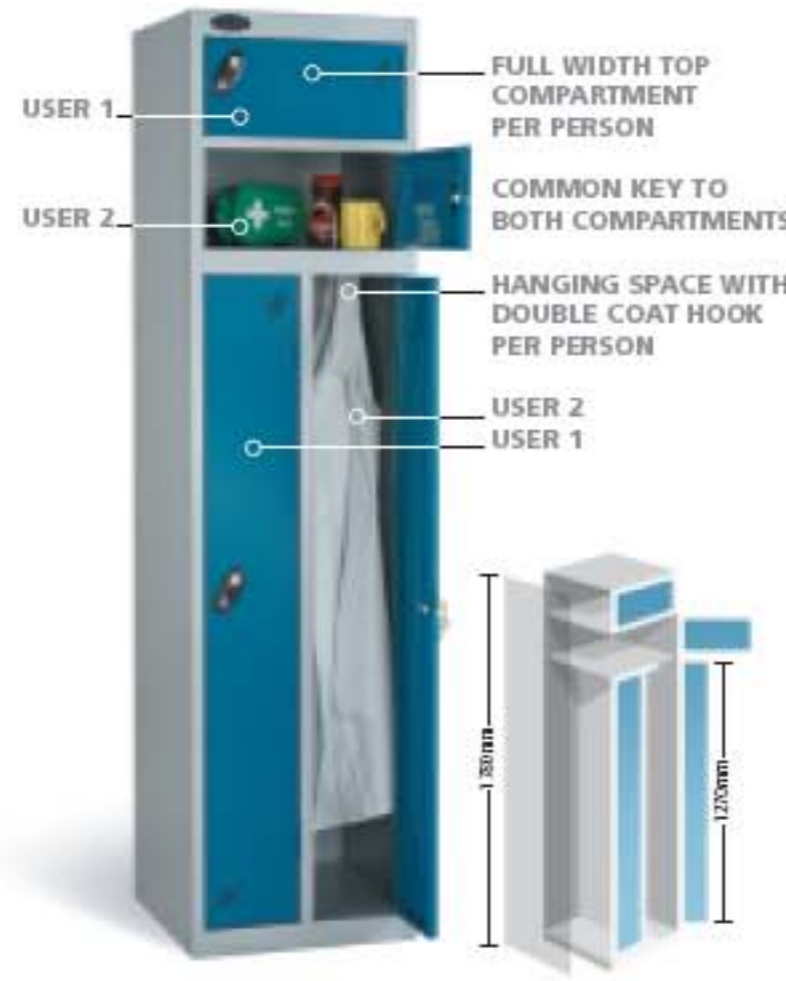

Clean Environment

Standard on all Probe Lockers

KEEPING CLEAN
Keeping clean garments and soiled work overalls separate can often be a problem. The Clean and Dirty Locker solves this by providing a centre partition with a double coat hook to either side. Identical in overall size the Uniforms Locker has three handy shelves to one side of the partition.

CLEAN & DIRTY LOCKER
Complete with full width internal top shelf 305mm high, vertical centre partition and two double coat hooks.
WIDTH 460mm
DEPTH 460mm
TOP COMPARTMENT HEIGHT 305mm

UNIFORMS LOCKER
Complete with full width internal top shelf 305mm high, vertical centre partition, double coat hook and a further three half width shelves.
WIDTH 460mm
DEPTH 460mm
TOP COMPARTMENT HEIGHT 305mm

choice

Twin & Two Person Lockers

TWO PERSON LOCKER
Provides two sections per user with a common key to fit both. One, 180mm high, full width compartment at the top of the locker and a vertical compartment fitted with a double coat hook.
WIDTH 460mm
DEPTH 460mm
TOP DOOR HEIGHT 180mm

TWIN LOCKER
Each compartment comes with 305mm high internal top shelf and a double coat hook.
WIDTH 460mm
DEPTH 460mm
TOP COMPARTMENT HEIGHT 305mm

style