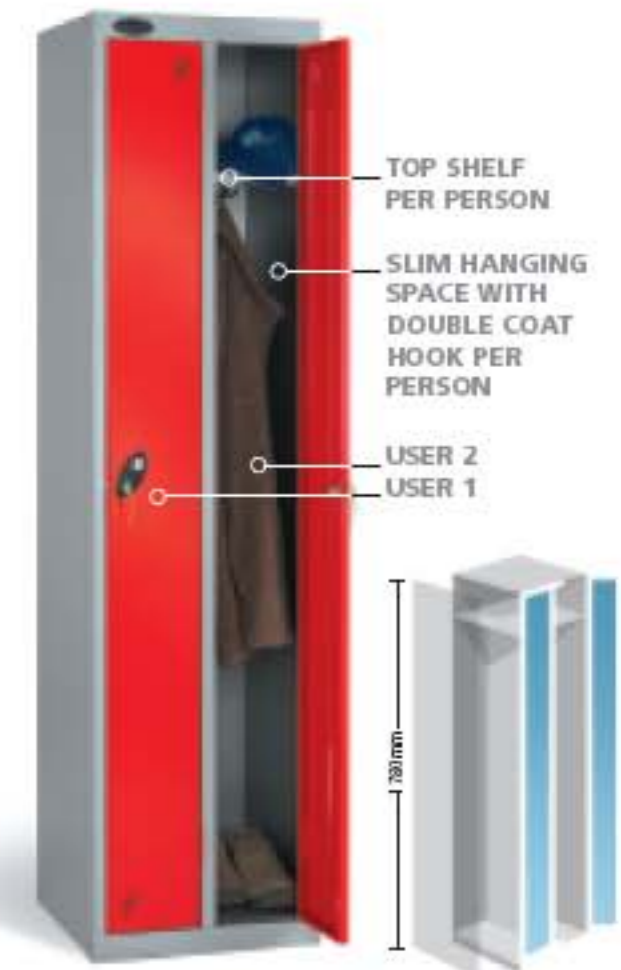

Clean Environment

Standard on all Probe Lockers

KEEPING CLEAN
Keeping clean garments and soiled work overalls separate can often be a problem. The Clean and Dirty Locker solves this by providing a centre partition with a double coat hook to either side. Identical in overall size the Uniforms Locker has three handy shelves to one side of the partition.

CLEAN & DIRTY LOCKER
Complete with full width internal top shelf 305mm high, vertical centre partition and two double coat hooks.
WIDTH 460mm
DEPTH 460mm
TOP COMPARTMENT HEIGHT 305mm

UNIFORMS LOCKER
Complete with full width internal top shelf 305mm high, vertical centre partition, double coat hook and a further three half width shelves.
WIDTH 460mm
DEPTH 460mm
TOP COMPARTMENT HEIGHT 305mm

choice

Twin & Two Person Lockers

TWO PERSON LOCKER
Provides two sections per user with a common key to fit both. One, 180mm high, full width compartment at the top of the locker and a vertical compartment fitted with a double coat hook.
WIDTH 460mm
DEPTH 460mm
TOP DOOR HEIGHT 180mm

TWIN LOCKER
Each compartment comes with 305mm high internal top shelf and a double coat hook.
WIDTH 460mm
DEPTH 460mm
TOP COMPARTMENT HEIGHT 305mm

style