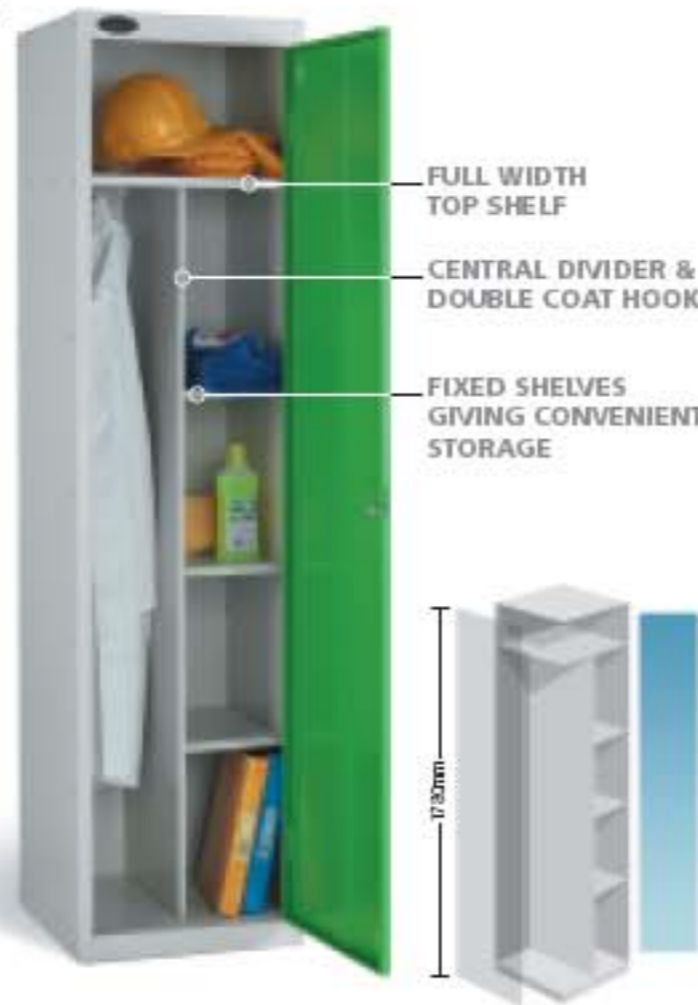

Clean Environment

Standard on all Probe Lockers

KEEPING CLEAN
Keeping clean garments and soiled work overalls separate can often be a problem. The Clean and Dirty Locker solves this by providing a centre partition with a double coat hook to either side. Identical in overall size the Uniforms Locker has three handy shelves to one side of the partition.

CLEAN & DIRTY LOCKER
Complete with full width internal top shelf 305mm high, vertical centre partition and two double coat hooks.
WIDTH 460mm
DEPTH 460mm
TOP COMPARTMENT HEIGHT 305mm

UNIFORMS LOCKER
Complete with full width internal top shelf 305mm high, vertical centre partition, double coat hook and a further three half width shelves.
WIDTH 460mm
DEPTH 460mm
TOP COMPARTMENT HEIGHT 305mm

choice

Twin & Two Person Lockers

TWO PERSON LOCKER
Provides two sections per user with a common key to fit both. One, 180mm high, full width compartment at the top of the locker and a vertical compartment fitted with a double coat hook.
WIDTH 460mm
DEPTH 460mm
TOP DOOR HEIGHT 180mm

TWIN LOCKER
Each compartment comes with 305mm high internal top shelf and a double coat hook.
WIDTH 460mm
DEPTH 460mm
TOP COMPARTMENT HEIGHT 305mm

style