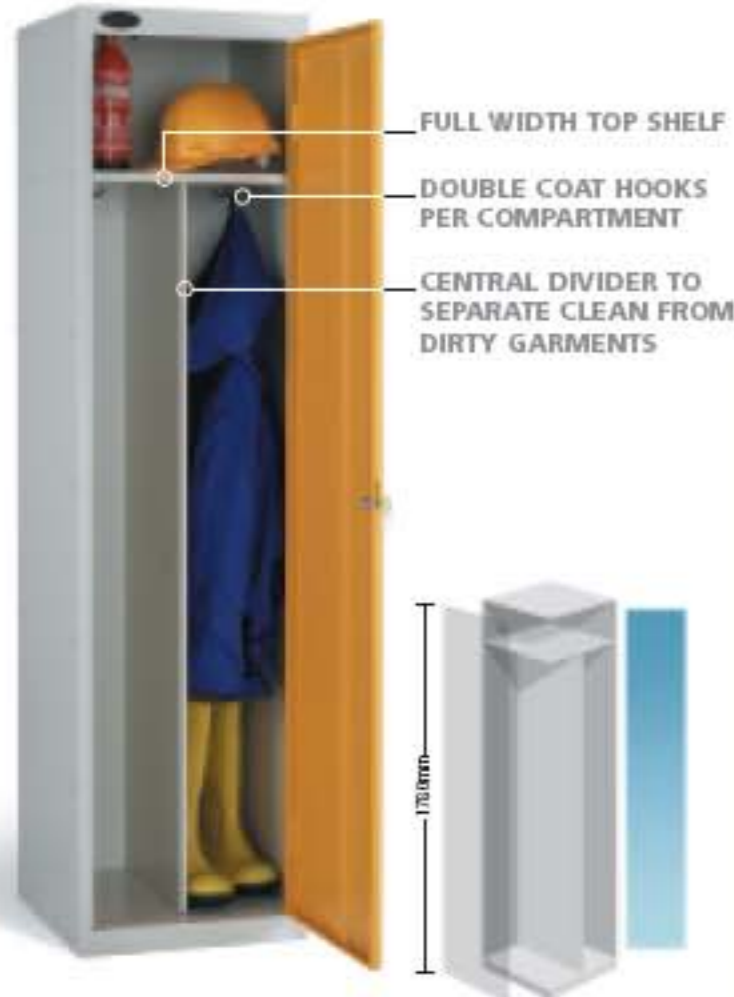

Clean Environment

Standard on all Probe Lockers

KEEPING CLEAN
Keeping clean garments and soiled work overalls separate can often be a problem. The Clean and Dirty Locker solves this by providing a centre partition with a double coat hook to either side. Identical in overall size the Uniforms Locker has three handy shelves to one side of the partition.

CLEAN & DIRTY LOCKER
Complete with full width internal top shelf 305mm high, vertical centre partition and two double coat hooks.
WIDTH 460mm
DEPTH 460mm
TOP COMPARTMENT HEIGHT 305mm

UNIFORMS LOCKER
Complete with full width internal top shelf 305mm high, vertical centre partition, double coat hook and a further three half width shelves.
WIDTH 460mm
DEPTH 460mm
TOP COMPARTMENT HEIGHT 305mm

choice

Twin & Two Person Lockers

TWO PERSON LOCKER
Provides two sections per user with a common key to fit both. One, 180mm high, full width compartment at the top of the locker and a vertical compartment fitted with a double coat hook.
WIDTH 460mm
DEPTH 460mm
TOP DOOR HEIGHT 180mm

TWIN LOCKER
Each compartment comes with 305mm high internal top shelf and a double coat hook.
WIDTH 460mm
DEPTH 460mm
TOP COMPARTMENT HEIGHT 305mm

style