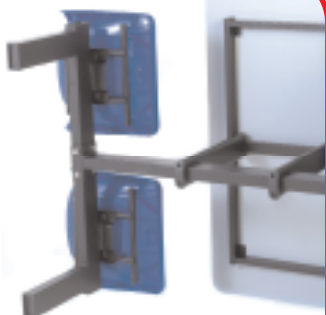

REMEMBER!

ORACLE NOW SUPPLY CANTEEN TABLES

**SUPPLIED
KNOCK DOWN
EASY ACCESS
INTO YOUR
PREMISES**

**IN STOCK
FOR 7 DAY
DELIVERY**

**STRONG &
DURABLE**

CBT42Z

**FROM ONLY
£92.89**

each nett ex works
+ carriage
& V.A.T

CBT21Z

**ACCESS 1 WAY
2 SEATER**

CBT41Z

**ACCESS 1 WAY
4 SEATER**

CBT42Z

**ACCESS 2 WAYS
4 SEATER**

CBT62Z

**ACCESS 2 WAYS
6 SEATER**