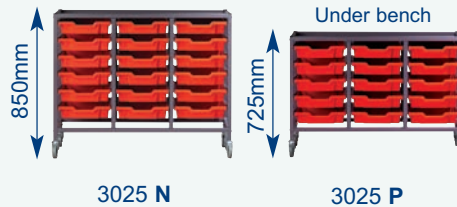

Complete Frame and Trolley Sets

Prices includes trays, runners and shelves

Other colours and combinations are available

Tall Frames

Low Frames (no top)*

* Metal top £22.50 extra
* Wood top £42.25 extra

Trolleys

Frames available in
grey, beige or white,
hard wearing
epoxy coating.
**SEE OVER FOR FULL
PRICES & DETAILS**

Trolleys (continued)