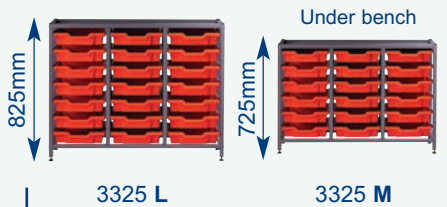

Complete Frame and Trolley Sets

Prices includes trays, runners and shelves

Other colours and combinations are available

Tall Frames

Low Frames (no top)*

* Metal top £22.50 extra
* Wood top £42.25 extra

Trolleys

Frames available in
grey, beige or white,
hard wearing
epoxy coating.
**SEE OVER FOR FULL
PRICES & DETAILS**

Trolleys (continued)