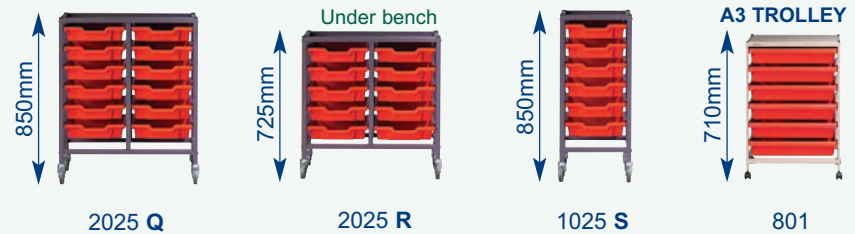

Complete Frame and Trolley Sets

Prices includes trays, runners and shelves

Other colours and combinations are available

Tall Frames

Low Frames (no top)*

* Metal top £22.50 extra
* Wood top £42.25 extra

Trolleys

Frames available in
grey, beige or white,
hard wearing
epoxy coating.
**SEE OVER FOR FULL
PRICES & DETAILS**

Trolleys (continued)