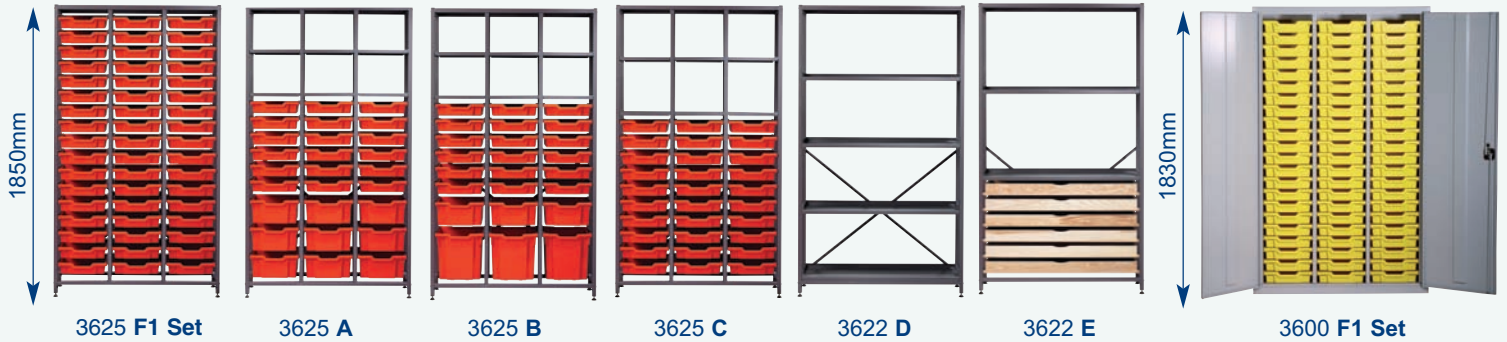

Complete Frame and Trolley Sets

Prices includes trays, runners and shelves

Other colours and combinations are available

Tall Frames

Low Frames (no top)*

* Metal top £22.50 extra
* Wood top £42.25 extra

Trolleys

Frames available in
grey, beige or white,
hard wearing
epoxy coating.
**SEE OVER FOR FULL
PRICES & DETAILS**

Trolleys (continued)